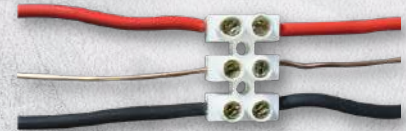

Connector Blocks | Inline Range

CONTACT

South Africa

www.major-tech.com sales@major-tech.com

Australia

www.major-tech.com.au info@major-tech.com.au

INTERJOINING CONNECTOR BLOCKS

LT-211

Sliding points for easy joining

Also allows two or more connections

CHOCOLATE BLOCK

Why waste time with the old?
Veti's new connector blocks help simplify the job.

NEW

- Three steps:**
1. Open Clips
 2. Insert Wires
 3. Close clips

VS

OLD

- Multiple steps:**
1. Find Terminal Screwdriver
 2. Unscrew screws & avoid losing them
 3. Insert wires & ensure alignment
 4. Screw in and ensure wire remains in place
 5. Insulate chocolate block for safety